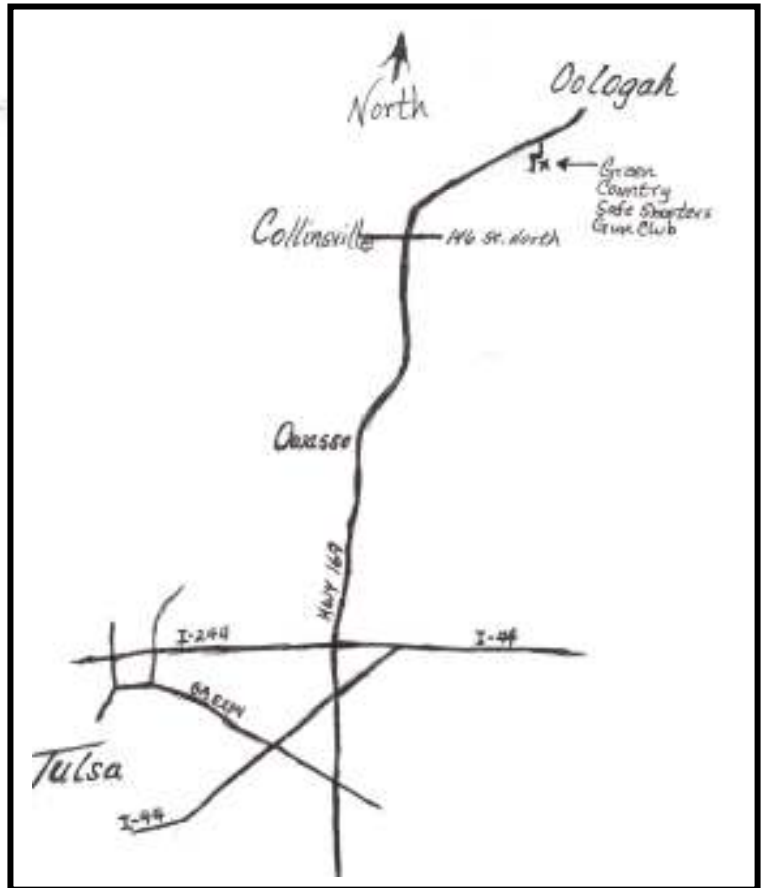

North

RSU Equestrian Center

Liberty Church

Oologah Church of Christ

Lakeside Church

X  
Green Country Safe Shooters Gun Club  
(6 miles from 146<sup>th</sup> St. North on Hwy. 169)

Rogers County Sign

1.3 miles

146th St. North

Collinsville

HWY 169

Owasso  
Tulsa

Green Country Safe Shooters Gun Range is located about 21 miles North of the I-244/Highway 169 junction in Tulsa.

Go North on 169, past Owasso, and 6 miles North of Collinsville (146<sup>th</sup> Street North). Turn right on 4080 Road (at the Oologah Church of Christ and go 3/4<sup>th</sup> of a mile to the turn (right) in the road. (Formerly Green Country Paintball).