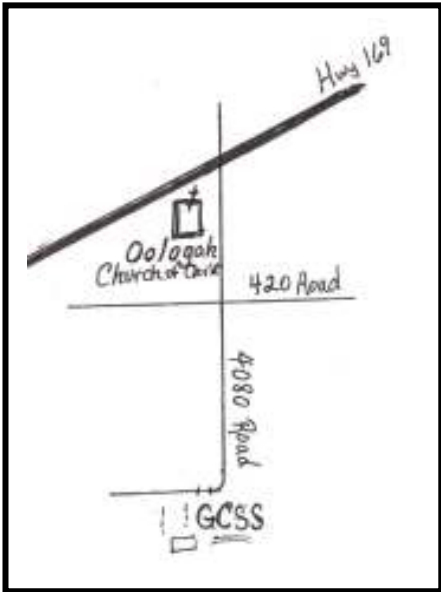

North

RSU Equestrian Center

Liberty Church

Oologah Church of Christ

Lakeside Church

X  
Green Country Safe Shooters Gun Club  
(6 miles from 146<sup>th</sup> St. North on Hwy. 169)

Rogers County Sign

1.3 miles

146th St. North

Collinsville

HWY 169

Owasso  
Tulsa

Green Country Safe Shooters Gun Range is located about 21 miles North of the I-244/Highway 169 junction in Tulsa.

Go North on 169, past Owasso, and 6 miles North of Collinsville (146<sup>th</sup> Street North). Turn right on 4080 Road (at the Oologah Church of Christ and go 3/4<sup>th</sup> of a mile to the turn (right) in the road. (Formerly Green Country Paintball).